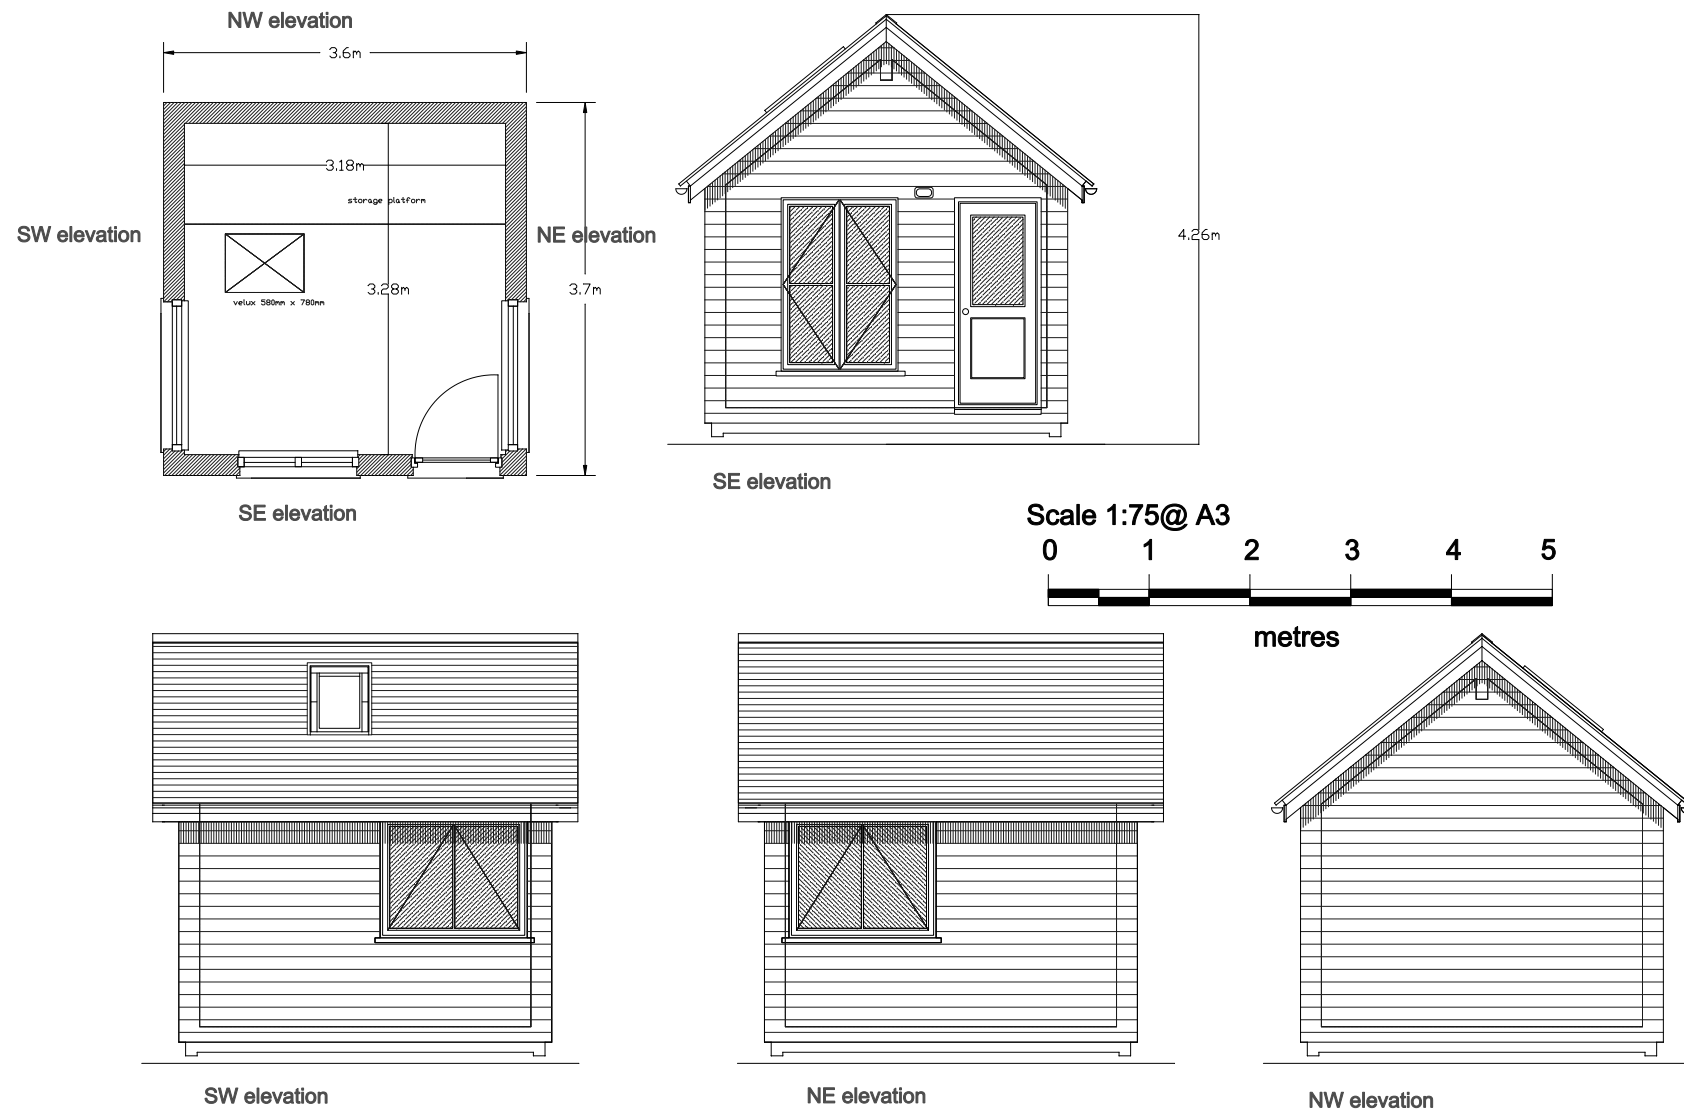

BEFORE>>>>>

3.6m x 3.7m bespoke office

Our client was working in a damp, but much loved shed. The walls were sinking into the ground, he was freezing and his computer was dripping. He asked us for a 21st century version and this is what we designed and built for him. Complete with storage shelf for hiding years of accountancy files.

**Guide price £29,970 inc VAT
Foundation guide price £3000 inc VAT**

Giving you breathing space

www.iobuild.co.uk

lynn@iobuild.co.uk

01524 737999

Return to prices page

<<<<<<<AFTER

**Copyright belongs to:
InsideOut Buildings Ltd., The Green,
Over Kellet, Lancashire. LA6 1BU**