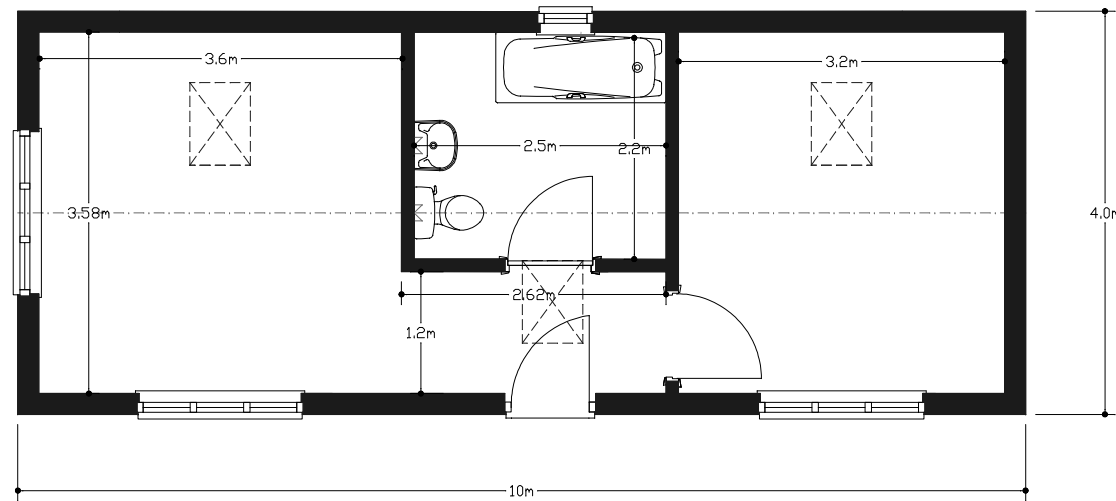

Granny annexes are individually designed and priced.

Scale 1:75 @ A3

Giving you breathing space

www.iobuild.co.uk

lynn@iobuild.co.uk

01524 737999

[Return to prices page](#)

Plan