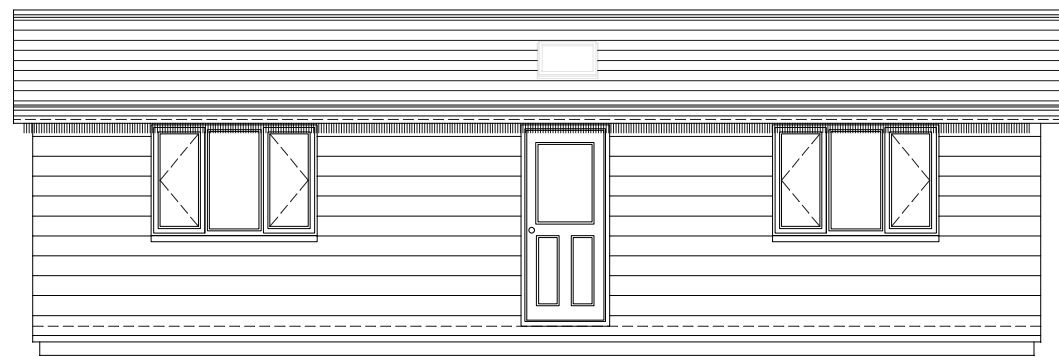

Granny annex 10m x 4m

This annex was built so that granny and grandad could stay with the family for prolonged periods of time. It is not used as their main home.

Guide price £65000 inc VAT
Foundation guide price £7200 inc VAT

Granny annexes are individually designed and priced.

Scale 1:75 @ A3

Giving you breathing space

www.iobuild.co.uk

lynn@iobuild.co.uk

01524 737999

[Return to prices page](#)

Plan