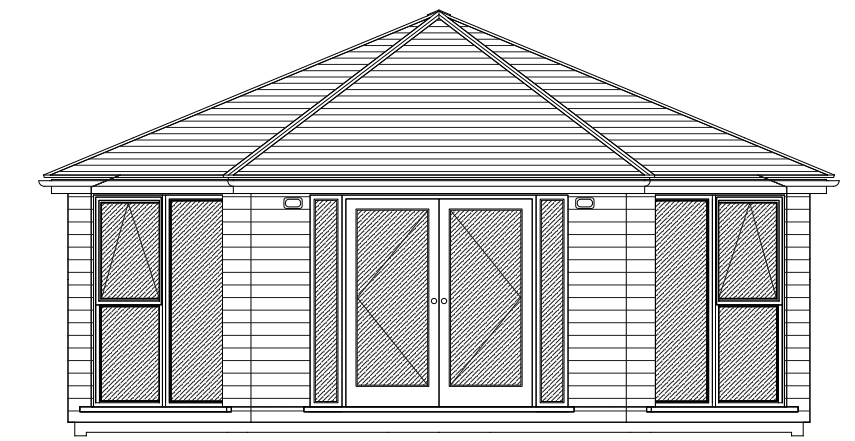

**Large office/studio 8.2m x 7.36m
50sq m of internal floor space**

Our client uses this building as her office and to run workshops for eight people.

Photo shows final touched being put to the building by the electrician and the decking joiner.

**Guide price £75,437 inc VAT
Foundation guide price £7200 inc VAT**

Giving you breathing space

www.iobuild.co.uk

lynn@iobuild.co.uk

01524 737999

Return to prices page

west elevation

east elevation

north elevation

south elevation

Copyright of this building belongs to Insideout Buildings Ltd., The Green, Over Kellet, Lancashire. LA6 1BU.