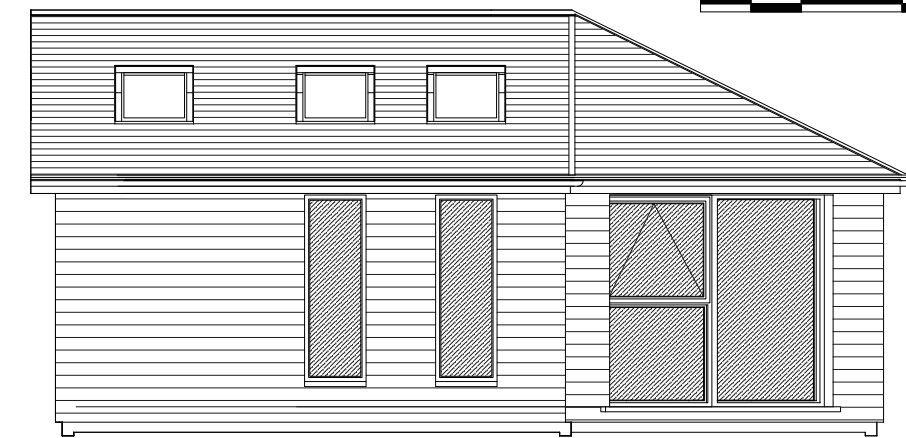

**Large office/studio 8.2m x 7.36m
50sq m of internal floor space**

Our client uses this building as her office and to run workshops for eight people.

Photo shows final touched being put to the building by the electrician and the decking joiner.

**Guide price £75,437 inc VAT
Foundation guide price £7200 inc VAT**

Giving you breathing space

www.iobuild.co.uk

lynn@iobuild.co.uk

01524 737999

Return to prices page

west elevation

east elevation

north elevation

south elevation

Copyright of this building belongs to Insideout Buildings Ltd., The Green, Over Kellet, Lancashire. LA6 1BU.